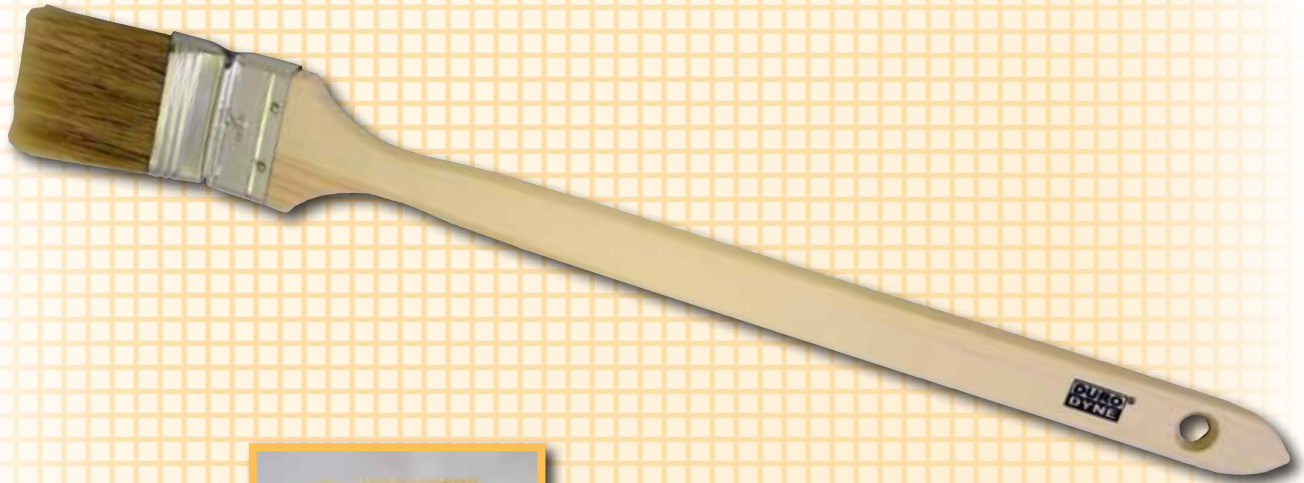

PLENUM BRUSH

The Plenum Brush has 2" wide bristles which are angled at a 45° angle. The body of the brush is 18" long to give easy access to those hard to reach spots!

Ordering Information

Item #	Code	Description	Quantity
5007	PB2	18 in Plenum Brush	12/Ctn